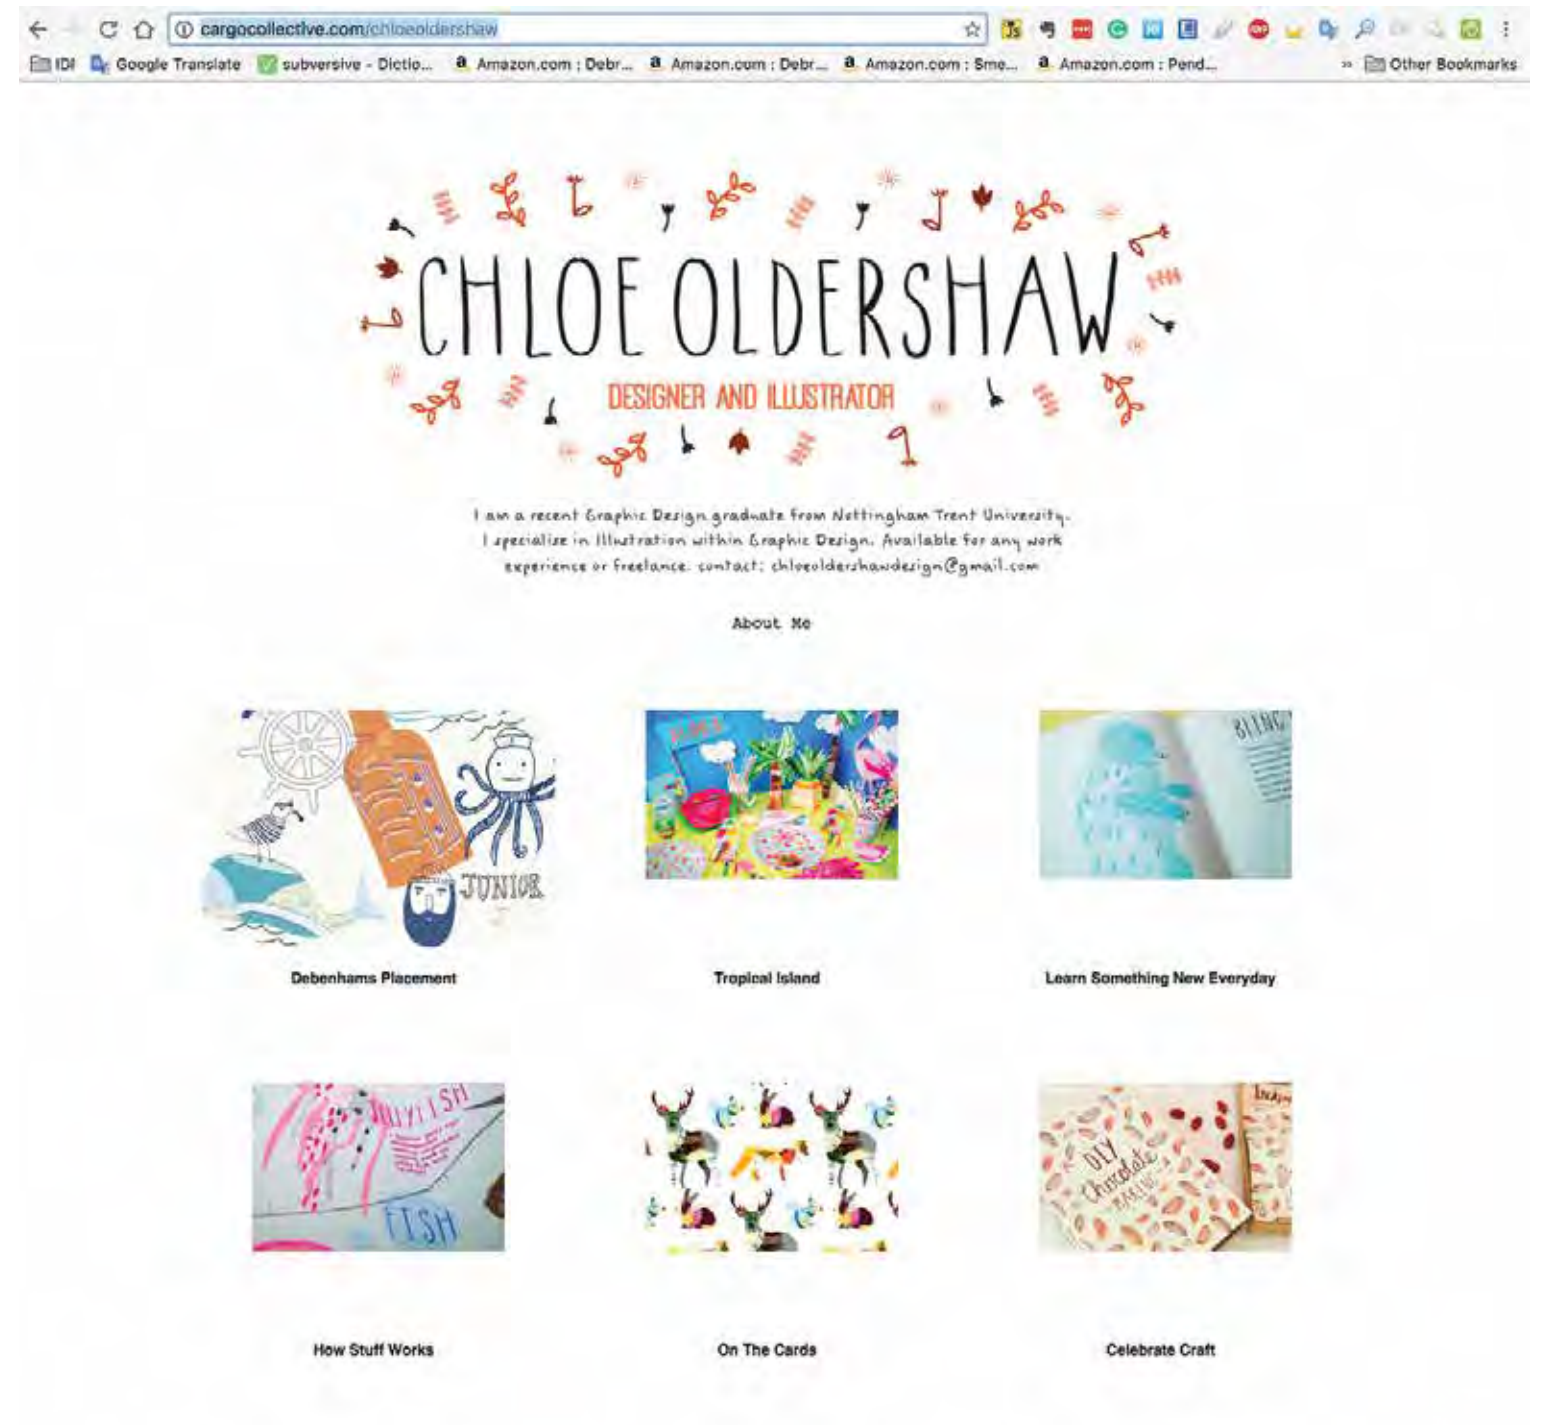

COMPANY

Chloe Oldershaw

WEBSITE URL

http://cargocollective.com/chloeoldershaw

#CMS

Wordpress ☐ Template name:

#WEBSITE BUILDER

Adobe, my portfolio ☐ Wix ☐ CARGO COLLECTIVE ☒

#Standard design features

Introduction slider ☐

Boxes featured projects ☒

Masonry gallery ☐

Client logos at bottom ☐

#FUNCTIONAL TEST MATRIX

DESKTOP

GOOGLE MOBILE SPEED TEST

20/ 100 ☒

GOOGLE USER EXPERIENCE TEST

99/100 ☒

GOOGLE SPEED TEST

23/ 100 ☒

NUMBER OF VALIDATION ERRORS

26

Progressive enhancement
Website functional with javascript turned off.

NO ☒

ORIGINAL DESIGN
Website made by the agency or the company.

NO ☒